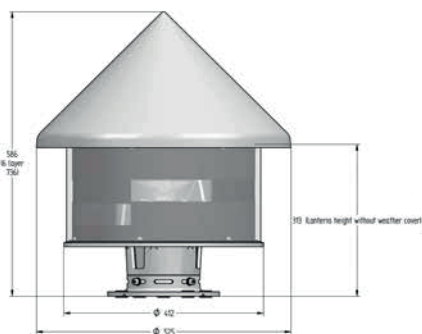

ODSL 200

Omnidirectional LED sector light

ODSL 200 omnidirectional sector light is an innovative, compact sector light with accurate sector borders. This light is equipped with a replaceable LED optical unit. The range of the light, depending on colour and flash character, is between 6 and 10 NM ($T_c = 0,74$).

- Sectors are verified at Sabik's photometric range prior to delivery
- Field installation is easy thanks to the adjustable base
- Precision alignment, at site, can be done with a gun sight (has to be ordered separately)
- After installation sector alignments remain unchanged even if the LED optical unit is replaced
- Light can be delivered with an external weather cover
- The standard sector light is available as a 3, 6 or 12 layer model
- Small area of uncertainty between the sectors, typically less than $0,5^\circ$
- Integrated flasher with daylight switch and a 16 A solar panel charger
- Programmable with Sabik IR programming devices or Bluetooth Control
- This light can be equipped with remote monitoring and synchronization
- Patented omnidirectional LED sector light technology

Optical performance

Maximum fixed intensity per tier and colour

Max power 3,5 W	250 cd	250 cd	600 cd
-----------------	--------	--------	--------

Main Technical Specification

Lens visual/Mechanical diameter	200 mm
Lens material	UV stabilized acrylic
Light source	High Power Light Emitting Diodes
Vertical divergence	2°@50% of peak intensity (FWHM)
Unit lifetime	Up to 10 years
Weight lantern	3-tier 10,5 kg, 6-tier 13,4 kg, 12-tier 22,4 kg
Weight including weather cover	3-tier 14 kg, 6-tier 17,4 kg, 12-tier 26,4 kg
Height	3-tier 577 mm, 6-tier 727 mm, 12-tier 1027 mm
Temperature range	-40° – +60°C
Supply Voltage	10 – 32 VDC
Solar panel charger	16 A PWM charger
Power consumption	3,5 watts/tier
Degree of protection	IP 67
Cable length	2 m / 6 m