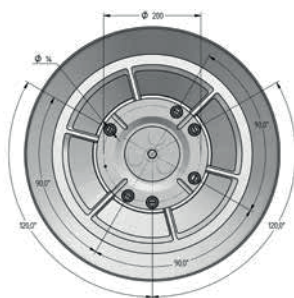

- Sectors are verified at Sabik's photometric range prior to delivery
- Field installation is easy thanks to the adjustable base
- Precision alignment, at site, can be done with a gun sight (has to be ordered separately)
- After installation sector alignments remain unchanged even if the LED optical unit is replaced
- Light can be delivered with an external weather cover
- The standard sector light is available as a 3, 6 or 12 layer model
- Small area of uncertainty between the sectors, typically less than $0,5^\circ$
- Integrated flasher with daylight switch and a 16 A solar panel charger
- Programmable with Sabik IR programming devices or Bluetooth Control
- This light can be equipped with remote monitoring and synchronization
- Patented omnidirectional LED sector light technology

Optical performance

Maximum fixed intensity per tier and colour

Max power 3,5 W	250 cd	250 cd	600 cd
-----------------	--------	--------	--------

Main Technical Specification

Lens visual/Mechanical diameter	200 mm
Lens material	UV stabilized acrylic
Light source	High Power Light Emitting Diodes
Vertical divergence	2°@50% of peak intensity (FWHM)
Unit lifetime	Up to 10 years
Weight lantern	3-tier 10,5 kg, 6-tier 13,4 kg, 12-tier 22,4 kg
Weight including weather cover	3-tier 14 kg, 6-tier 17,4 kg, 12-tier 26,4 kg
Height	3-tier 577 mm, 6-tier 727 mm, 12-tier 1027 mm
Temperature range	-40° – +60°C
Supply Voltage	10 – 32 VDC
Solar panel charger	16 A PWM charger
Power consumption	3,5 watts/tier
Degree of protection	IP 67
Cable length	2 m / 6 m